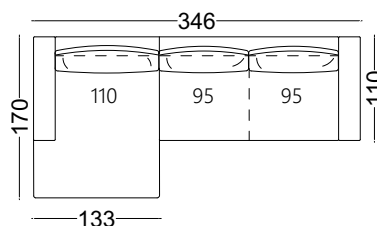

### Back cushions:

foam and fiber

Height: 90 cm    Depth: 110 cm    Seat height: 40 cm    Armrest width: 23 cm    Armrest height: 62 cm    Leg height: 16 cm

Front view

Combinations

TV21/TT\_116

TV21/T\_90

TV21/T\_100

TV21/T\_110

TV21/D\_226

TV21/D\_246

TV21/D\_266

TV21/VP\_346-170

TV21/VV\_346-170

TV21/NP\_333-233

TV21/NV\_333-233