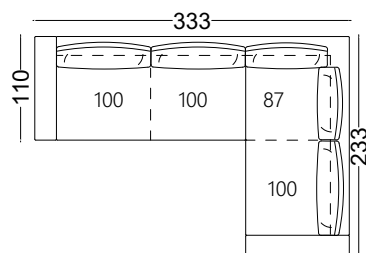

### Back cushions:

foam and fiber

Height: 90 cm    Depth: 110 cm    Seat height: 40 cm    Armrest width: 23 cm    Armrest height: 62 cm    Leg height: 16 cm

Front view

Combinations

TV21/TT\_116

TV21/T\_90

TV21/T\_100

TV21/T\_110

TV21/D\_226

TV21/D\_246

TV21/D\_266

TV21/VP\_346-170

TV21/VV\_346-170

TV21/NP\_333-233

TV21/NV\_333-233