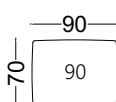

### Back cushions:

foam and fiber

Height: 90 cm    Depth: 110 cm    Seat height: 40 cm    Armrest width: 23 cm    Armrest height: 62 cm    Leg height: 16 cm

Front view

Combinations

TV21/TT\_116

TV21/T\_90

TV21/T\_100