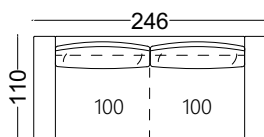

TV21/T_90

TV21/T_100

TV21/D_246