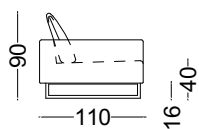

### Back cushions:

foam and fiber

Height: 90 cm    Depth: 110 cm    Seat height: 40 cm    Armrest width: 23 cm    Armrest height: 62 cm    Leg height: 16 cm

Front view

Combinations

TV21/TT\_116

TV21/T\_90

TV21/T\_100