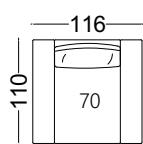

### Back cushions:

foam and fiber

Height: 90 cm    Depth: 110 cm    Seat height: 40 cm    Armrest width: 23 cm    Armrest height: 62 cm    Leg height: 16 cm

Front view

Combinations

TV21/TT\_116

TV21/T\_90

TV21/T\_100