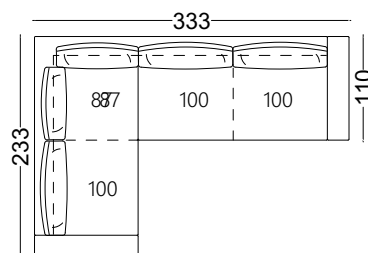

TV21/VV_346-170

TV21/NV_333-233