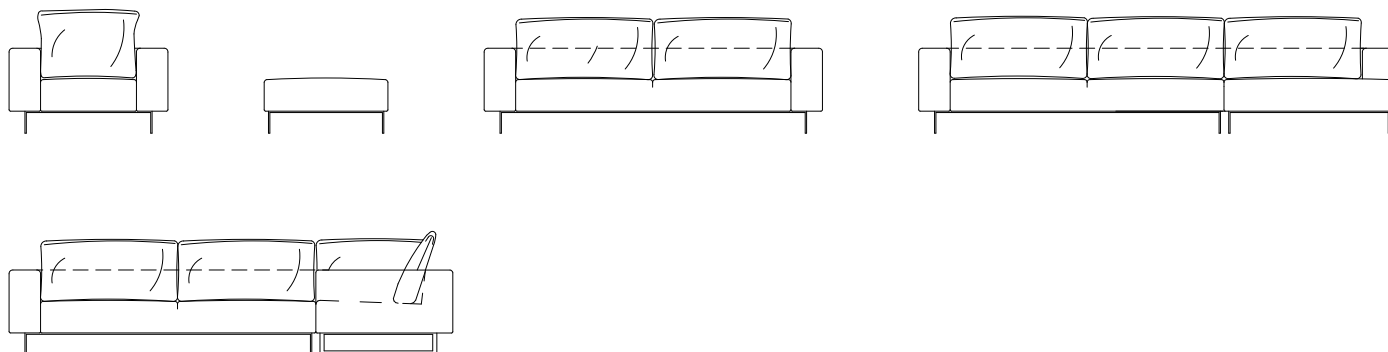

### Back cushions:

foam and fiber

Height: 90 cm    Depth: 110 cm    Seat height: 40 cm    Armrest width: 23 cm    Armrest height: 62 cm    Leg height: 16 cm

Front view

Combinations

TV21/TT\_116

TV21/T\_90

TV21/T\_100