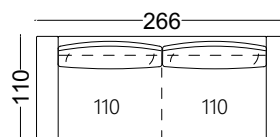

TV21/T_110

TV21/D_266