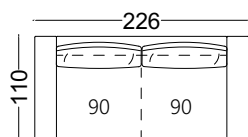

TV21/TT_116

TV21/T_90

TV21/D_226