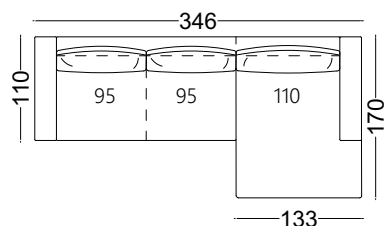

### Back cushions:

foam and fiber

Height: 90 cm    Depth: 110 cm    Seat height: 40 cm    Armrest width: 23 cm    Armrest height: 62 cm    Leg height: 16 cm

Front view

Combinations

TV21/TT\_116

TV21/T\_90

TV21/T\_100

TV21/T\_110

TV21/D\_226

TV21/D\_246

TV21/D\_266

TV21/VP\_346-170

TV21/VV\_346-170

TV21/NP\_333-233

TV21/NV\_333-233